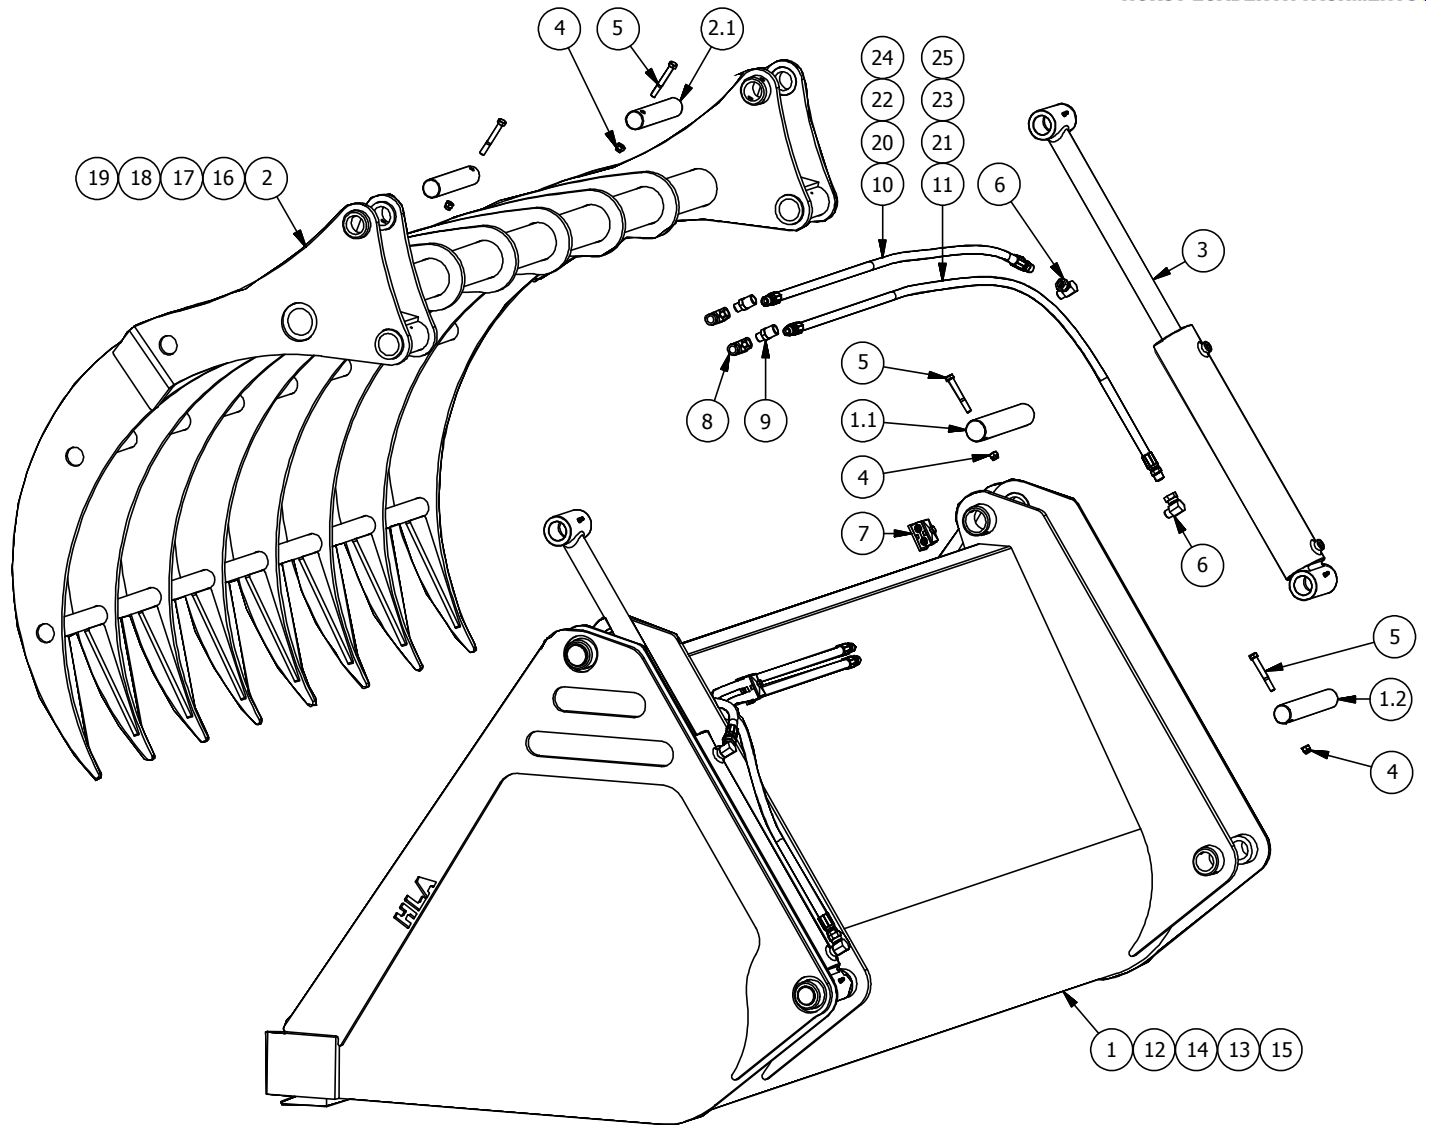

Pos	Part #	Description	Qty.
1.1	LP-101217	1 3/4" x 9 1/2" Pivot Pin	2
1.2	LP-101218	1 1/2" x 9 1/4" Cylinder Pin	2
1	THMBSG84	84" Bucket Assembly	1
2.1	LP-101216	1 1/2" x 7 3/4" Cylinder Pin	2
2	LP-101219	THMB84 Grapple Assembly	1
3	LA-CYL316	3" x 16" Cross Tube Welded Cylinder	2
4	11-1584	3/8" Locknut	6
5	11-1263	3/8 X 3 Hex Bolt	6
6	HF-15010606	90 0.375 Male-NPT - 0.375 Female-NPT Swivel	4
7	HF-21818PP	Hose Clamp Assembly (3/4" OD Hose)	2
8	LA-SB1247	3/8" TEE FEMALE-NPT (Flextral Part#5605-060606)	2
9	HF-54040806	M-NPT 0.5 M-NPT 0.375	2
10	HH-100449	THMBSG84 Hose Retract	2
11	HH-100450	THMBSG84 Hose Extend	2
12	THMBSG96	96" Bucket Assembly	1
13	THMBHVSG96	96" HV Bucket Assembly	1
14	THMBHVSG102	102" HV Bucket Assembly	1
15	THMBHVSG108	108" HV Bucket Assembly	1
16	LP-101220	THMB96 Grapple Assembly	1
17	LP-101221	THMBHV96 Grapple Assembly	1
18	LP-101222	THMBHV102 Grapple Assembly	1
19	LP-101223	THMBHV108 Grapple Assembly	1
20	HH-100452	THMBSG96 Hose Retract	1
21	HH-100453	THMBSG96 Hose Extend	1
22	HH-100454	THMBSG102 Hose Retract	1

Pos	Part #	Description	Qty.
23	HH-100455	THMBSG102 Hose Extend	1
24	HH-100456	THMBSG108 Hose Retract	1
25	HH-100457	THMBSG108 Hose Extend	1
26	THMBHVSG102	102" HV Bucket Assembly	1
26	THMBHVSG108	108" HV Bucket Assembly	1
26	THMBHVSG96	96" HV Bucket Assembly	1
26	THMBSG84	84" Bucket Assembly	1
26	THMBSG96	96" Bucket Assembly	1
27	LP-101219	THMB84 Grapple Assembly	1
27	LP-101220	THMB96 Grapple Assembly	1
27	LP-101221	THMBHV96 Grapple Assembly	1
27	LP-101222	THMBHV102 Grapple Assembly	1
27	LP-101223	THMBHV108 Grapple Assembly	1
28	HH-100449	THMBSG84 Hose Retract	1
28	HH-100452	THMBSG96 Hose Retract	1
28	HH-100454	THMBSG102 Hose Retract	1
28	HH-100456	THMBSG108 Hose Retract	1
29	HH-100450	THMBSG84 Hose Extend	1
29	HH-100453	THMBSG96 Hose Extend	1
29	HH-100455	THMBSG102 Hose Extend	1
29	HH-100457	THMBSG108 Hose Extend	1